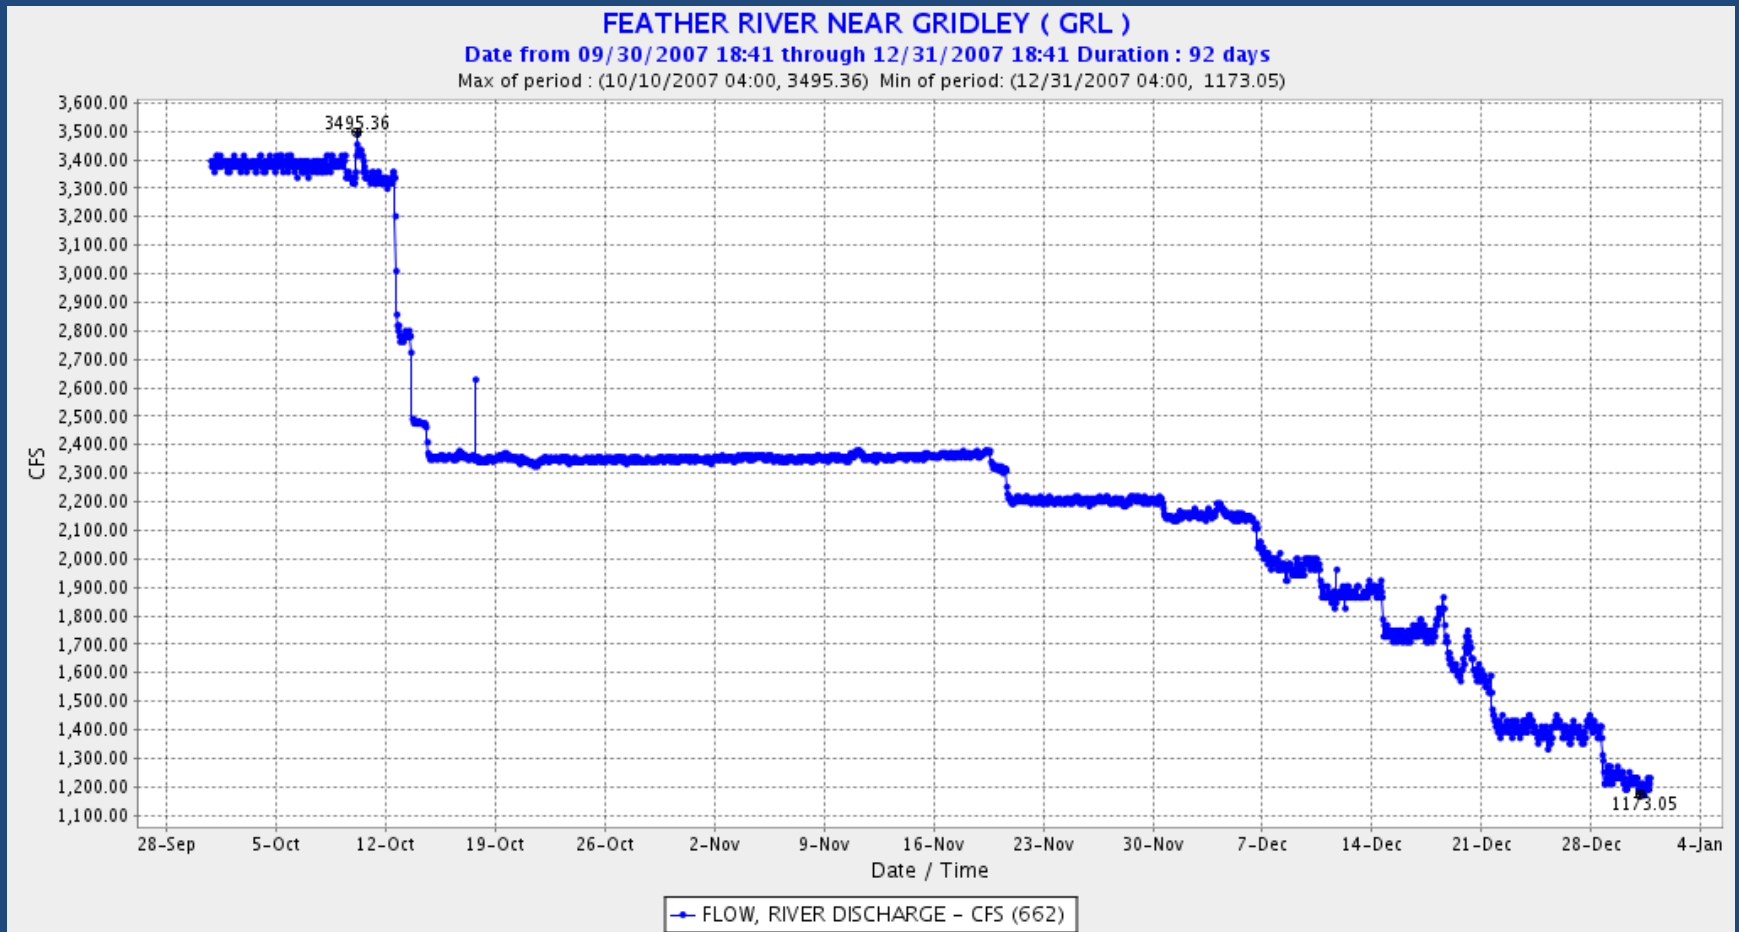

Feather River Flow  
Sept 30 - Dec 31  
2007 and 2013

Source: CDEC

**CSPA-314**

# Feather River Flow

## Sept 30 - Dec 31, 2007

CSPA-314